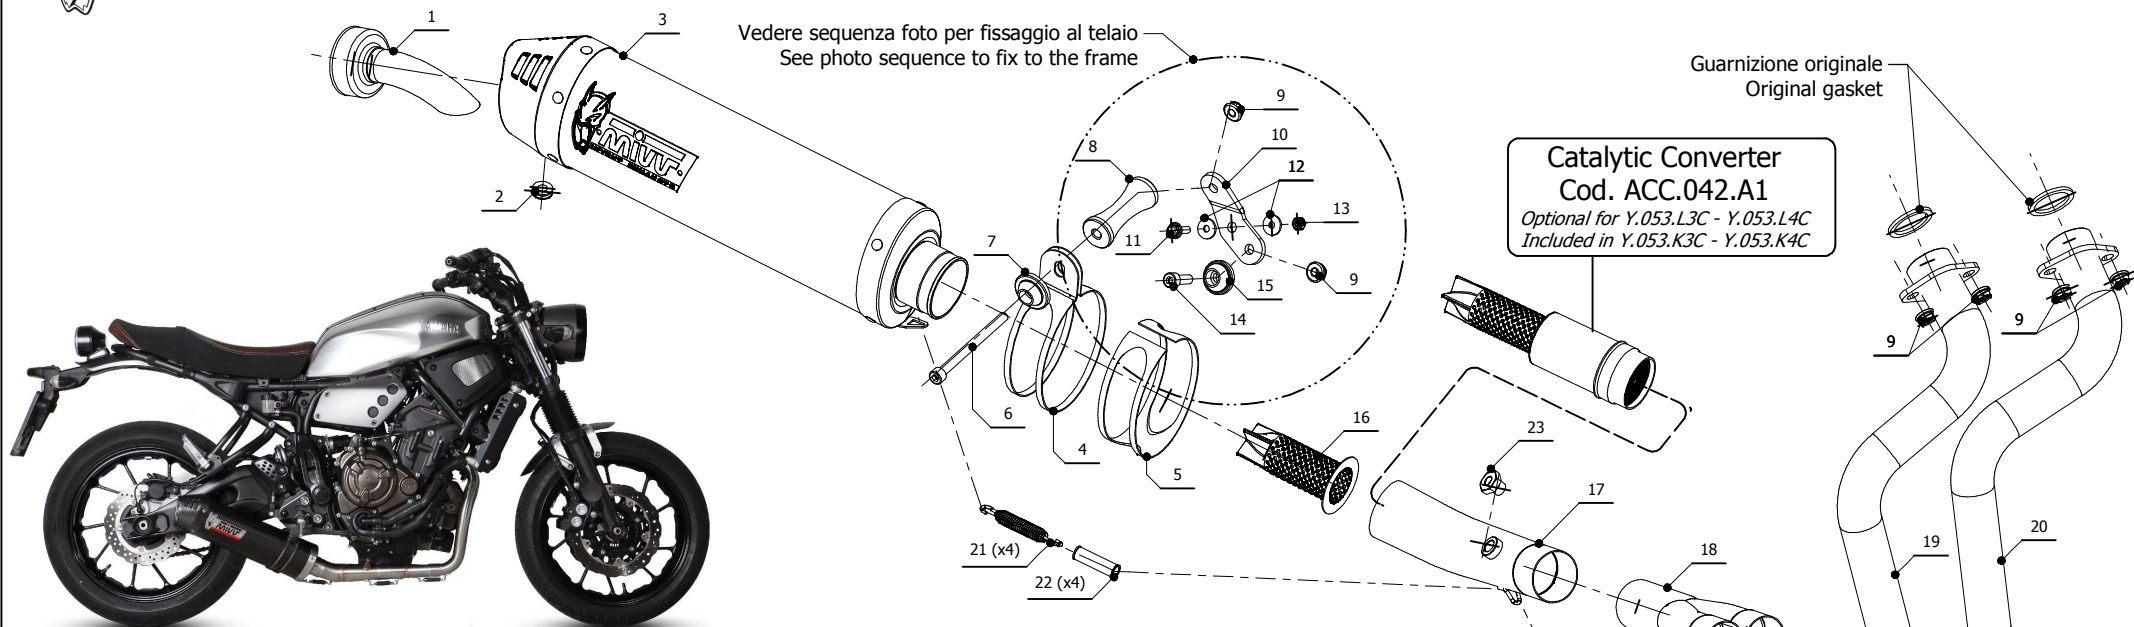

**MODEL** YAMAHA XSR 700

**YEAR** 2016 - 2020

**LINE** FULL SYSTEM

**MUFFLER** OVAL CARBON CAP

**SCHEMATIC**

**ELENCO PARTI / PARTS LIST**

#	QTÀ / QTY	DESCRIZIONE / DESCRIPTION	CODICE / CODE
1	1	DB killer / DB killer	50.DK.092.0
2	1	Tappo in gomma / Rubber stopper	50.73.266.1
3	1	Silenziatore / Muffler	OVAL 360
4	1	Staffa / Bracket	50.SS.030.0
5	1	Protezione per staffa / Bracket protection	50.73.077.1
6	1	Vite M8x100 / Screw M8x100	50.73.173.1
7	1	Rondella in alluminio / Aluminium washer (Ø35mm)	50.73.063.1
8	1	Distanziale in alluminio / Aluminium spacer	50.SS.741.1
9	6	Dado M8 flangiato / Flanged nut M8	50.73.393.1
10	1	Staffa / Bracket	50.SS.844.0
11	1	Vite M6x20 / Screw M6x20	50.73.420.1
12	2	Rondella M6 / Washer M6	50.73.187.1
13	1	Dado M6 autobloccante / M6 locknut	50.73.112.1
14	1	Vite M8x25 / Screw M8x25	50.73.064.1
15	1	Rondella alluminio / Aluminium washer (Ø30mm)	50.73.291.1
16	1	Db Killer forato / Drilled DB killer	50.DK.082.0
17	1	Tubo di raccordo / Link pipe	9773Y044S2
18	1	Tubo di raccordo 2-1 / Link pipe 2-1	9773Y044C1C
19	1	Collettore #2 / Down pipe #2	9773Y044C1B
20	1	Collettore #1 / Down pipe #1	9773Y044C1A
21	4	Molla media / Middle spring	50.73.359.1
22	4	Gommino per molla / Rubber for spring	50.73.210.1
23	1	Tappo per sonda lambda / Stopper for lambda probe	50.73.111.1

**APPLICAZIONI / APPLICATIONS**

CODICE / CODE	SILENZIATORE / MUFFLER	TUBO / PIPE	FASCETTA / CLAMP	NOTE
Y.053.L3C	CARBONIO (COPPA CARBONIO) / CARBON (CARBON CAP)	INOX / ST.STEEL	INOX / ST.STEEL	CATALYTIC CONVERTER NOT INCLUDED
Y.053.L4C	TITANIO (COPPA CARBONIO) / TITANIUM (CARBON CAP)	INOX / ST.STEEL	INOX / ST.STEEL	CATALYTIC CONVERTER NOT INCLUDED
Y.053.K3C	CARBONIO (COPPA CARBONIO) / CARBON (CARBON CAP)	INOX / ST.STEEL	INOX / ST.STEEL	CATALYTIC CONVERTER INCLUDED
Y.053.K4C	TITANIO (COPPA CARBONIO) / TITANIUM (CARBON CAP)	INOX / ST.STEEL	INOX / ST.STEEL	CATALYTIC CONVERTER INCLUDED